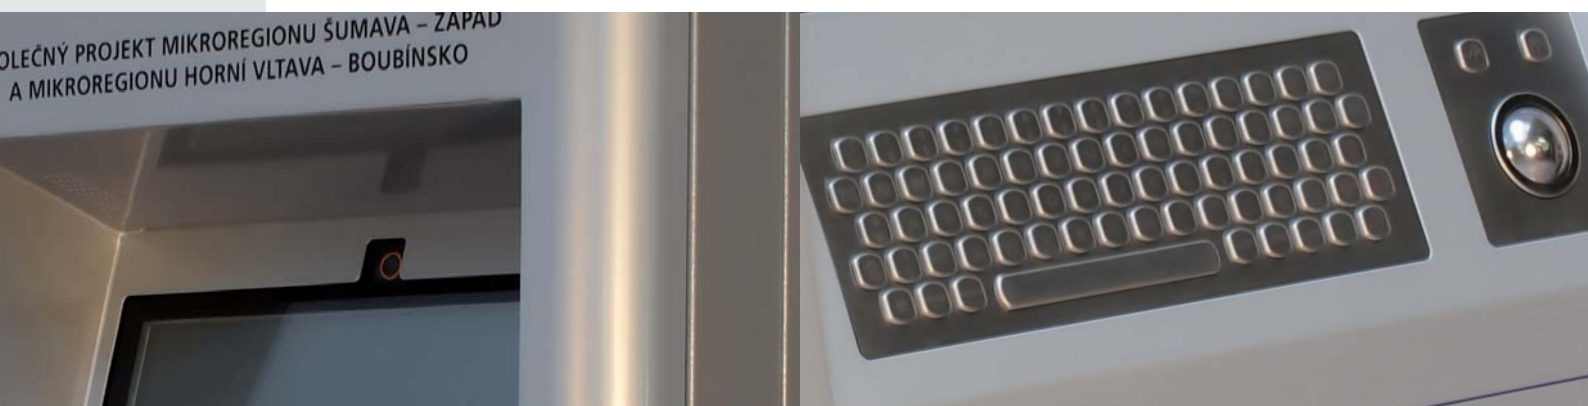

Standard Specifications:

- 19" LCD with vandal-proof touch screen
- Small Factor Size PC in custom configuration
- Active speakers
- The Hawk is available in many different configurations all depending on the application

SPOLEČNÝ PROJEKT MIKROREGIONU ŠUMAVA - ZAPAD
A MIKROREGIONU HORNÍ VLTAVA - BOUBÍNSKO