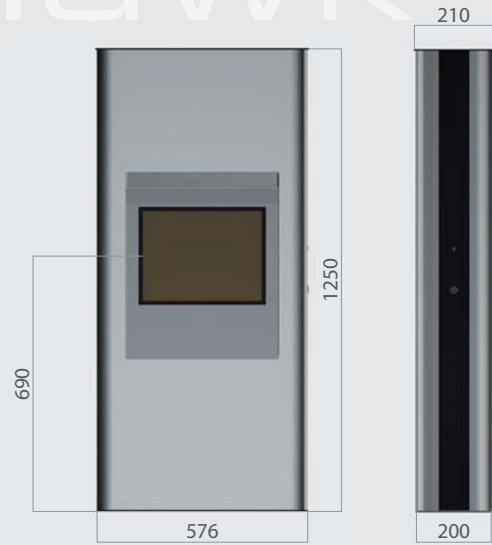

Hawk Wall OutDoor

Hawk Wall OutDoor

Optional peripherals:

- 19" LCD with secure glass protection
- 22" or 32" LCD portrait oriented with touchscreen
- Metal keyboard with trackball
- Coin selector
- Note acceptor
- Card reader(chip, magnetic, noncontact)
- Pinpad
- Thermal Printer
- UPS
- Dispenser
- Hopper
- Camera
- Telephone handset
- Barcode reader
- SiteKiosk Internet Browser
- Wide Colour Choice, see RAL Colour Scheme
- Custom graphics
- WiFi
- Metal roof with toplight
- Remote control unit
- Air-condition
- Other peripherals on request